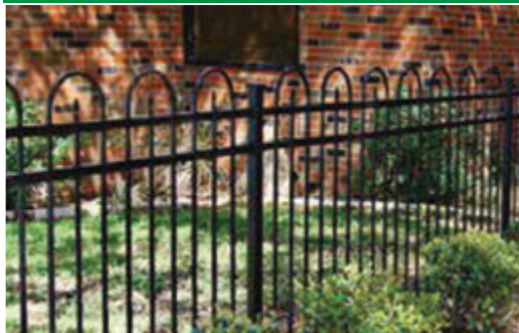

MAJESTIC

Majestic's flush top rail projects a clean, streamlined look that make it on of the most popular styles. Single, double and arched walk gates that perfectly match this fence style are available as well. 2-rail or 3-rail panels are available in 3', 3½', 4', 5', 6'* heights, with a standard or flush bottom rail. (*6' is 3-rail only).

GENESIS

Genesis style's extended flat-topped pickets server as a foundation for you choice of accent finials providing a customized design. Single, double and arched walk gates that perfectly match this fence style are available as well. 2-rail or 3-rail panels are available in 3', 3½', 4', 5', 6'* heights, with a standard or flush bottom rail. (*6' is 3-rail only).

WARRIOR

Alternating picket heights coupled with each picket culminating into an arrow-pointed spear, give the Warrior style a distinctive look that is a hallmark of wrought iron fencing. Single and double swing gates that perfectly match this fence style are also available. 2-rail or 3-rail panels are available in 3', 3½', 4', 5', 6'* heights, with a standard or flush bottom rail. (*6' is 3-rail only).

CRESCENT

Crescent style is a unique old world look with pressed-spear pickets protected by arched steel loops. Single and double swing gates that perfectly match this fence style are also available. 2-rail or 3-rail panels are available in 3', 3½', 4', 5', 6'* heights, with a standard or flush bottom rail. (*6' is 3-rail only).