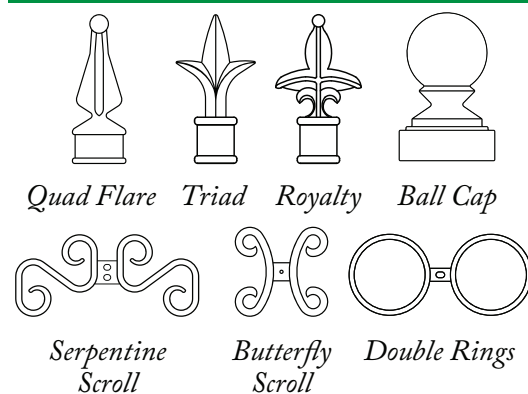

FINIALS & ADORNMENTS

COLORS